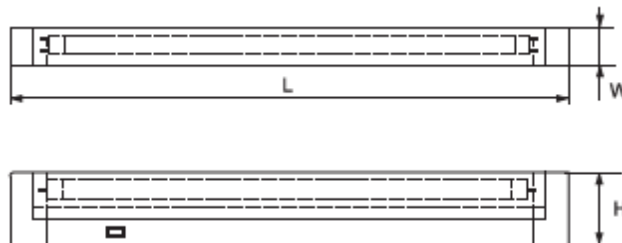

Areas of application

- Service premises
- Stylized niches and bays on the ceilings and walls
- Shelves and cases
- Glass cases of home libraries and cabinets
- Wall-hung kitchen cupboards
- Wardrobes and dressing rooms

Product benefits

- Easy to install and maintain
- Economic power consumption
- Absolutely noiseless
- Bright and even light distribution

Variants and dimensions

Watt	Colour body	Size (mm)			Ballast	Catalogue number	Packing (pcs)
		Length	Width	Height			
6W	white	280	23	44	electronic	902506	40
8W	white	359	23	44	electronic	902508	40
13W	white	580	23	44	electronic	902513	30
21W	white	920	23	44	electronic	902521	20